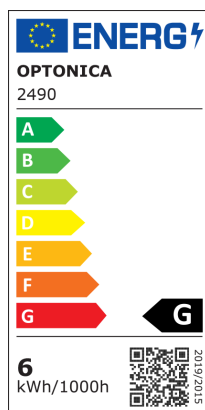

LED Мини Панел Квадратен За Дома

Мощност

6W

Цвят на светлината

Stamps

Техническа Спецификация

Brand	Optonica	Material	ALU+PC
Product Code	DL6-B1	Operating Frequency	50-60 Hz
Power	6W	Temperature	-20°C / +40°C
Energy Consumption	6 kWh/1000h	Ra ≥	80
Input voltage	AC185-260V	Life span	25 000 Hours
Flux	390 lm	Color Code	826
FLUX per watt	65lm/W	Body Color	White
IP	20	Lumen maintenance at end of service life	70%
Dimmable	No	Size of product	119x119x165 mm
Correlated Color Temperature	2800K	Size of package	143x33x150 mm
Light Color	Топла светлина	Size of Box	350x300x320 mm
Wattage Equivalent	26W	Items per pack	1
EAN Code	3800156624900	Items per box	40
Energy Efficiency Label	G	Gross weight	0,140 kg
Beam angle	120°	Net weight	0,110 kg
On/Off Cycles	25 000x	Warranty	2 Years
Instant On	0.1s		