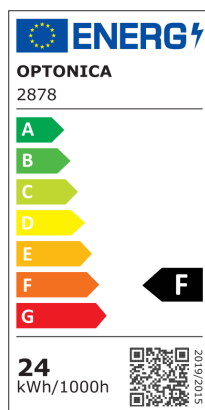

LED mennyezeti lámpa Home Edition

Putere

24W

Culoare deschisă

Stamps

Specificatii tehnice

Brand	Optonica	Instant On	0.1s
Product Code	DL24-B1	Operating Frequency	50-60 Hz
Power	24W	Temperature	-20°C / +40°C
Energy Consumption	24 kWh/1000h	Ra ≥	80
Input voltage	AC175-265V	Life span	25 000 Hours
Flux	1990 Lm	Color Code	827
FLUX per watt	83lm/W	Lumen maintenance at end of service life	70%
IP	20	Size of product	350x350 mm
Dimmable	No	Size of package	385x74x385 mm
Correlated Color Temperature	3000K	Size of Box	510x510x780 mm
Light Color	Warm white	Items per pack	1
EAN Code	380015662786	Items per box	10
Energy Efficiency Label	F	Gross weight	0,722 kg
Beam angle	120°	Net weight	0,520 kg
On/Off Cycles	25 000x	Warranty	2 Years