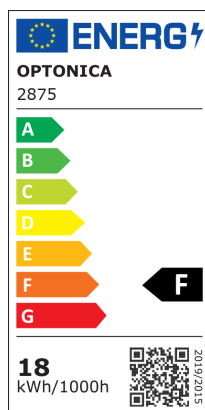

LED Осветително Тяло Домашно Издание

Мощност

18W

Цвят на светлината

Stamps

Техническа Спецификация

Brand	Optonica	Instant On	0.1s
Product Code	DL18-B1	Operating Frequency	50-60 Hz
Power	18W	Temperature	-20°C / +40°C
Energy Consumption	18 kWh/1000h	Ra ≥	80
Input voltage	AC175-265V	Life span	25 000 Hours
Flux	1550 Lm	Color Code	827
FLUX per watt	87lm/W	Lumen maintenance at end of service life	70%
IP	20	Size of product	300x300 mm
Dimmable	No	Size of package	334x73.5x334 mm
Correlated Color Temperature	3000K	Size of Box	510x510x780 mm
Light Color	Топла светлина	Items per pack	1
EAN Code	3800156628755	Items per box	20
Energy Efficiency Label	F	Gross weight	0,518 kg
Beam angle	120°	Net weight	0,352 kg
On/Off Cycles	25 000x	Warranty	2 Years