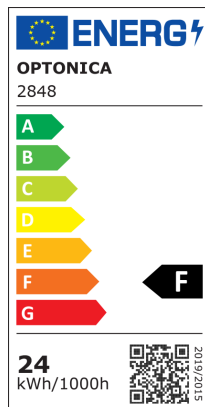

LED stropna svjetiljka

Snaga

24W

Svijetla boja

 Warm white

Stamps

Tehnička specifikacija

Brand	Optonica	Instant On	0.1s
Product Code	DL24-B1	Operating Frequency	50-60 Hz
Power	24W	Temperature	-20°C / +40°C
Energy Consumption	24 kWh/1000h	Ra ≥	80
Input voltage	AC175-265V	Life span	25 000 Hours
Flux	1990 Lm	Color Code	826
FLUX per watt	83lm/W	Lumen maintenance at end of service life	70%
IP	20	Size of product	Φ350x65 mm
Dimmable	No	Size of package	385x74x385 mm
Correlated Color Temperature	3000K	Size of Box	510x510x780 mm
Light Color	Warm white	Items per pack	1
EAN Code	3800156628489	Items per box	10
Energy Efficiency Label	F	Gross weight	0,724 kg
Beam angle	120°	Net weight	0,500 kg
On/Off Cycles	25 000x	Warranty	2 Years