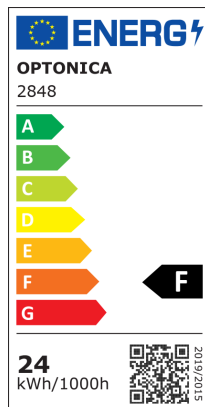

LED mennyezeti lámpa

Putere

24W

Culoare deschisă

Stamps

Specificatii tehnice

Brand	Optonica	Instant On	0.1s
Product Code	DL24-B1	Operating Frequency	50-60 Hz
Power	24W	Temperature	-20°C / +40°C
Energy Consumption	24 kWh/1000h	Ra ≥	80
Input voltage	AC175-265V	Life span	25 000 Hours
Flux	1990 Lm	Color Code	826
FLUX per watt	83lm/W	Lumen maintenance at end of service life	70%
IP	20	Size of product	Φ350x65 mm
Dimmable	No	Size of package	385x74x385 mm
Correlated Color Temperature	3000K	Size of Box	510x510x780 mm
Light Color	Warm white	Items per pack	1
EAN Code	3800156628489	Items per box	10
Energy Efficiency Label	F	Gross weight	0,724 kg
Beam angle	120°	Net weight	0,500 kg
On/Off Cycles	25 000x	Warranty	2 Years