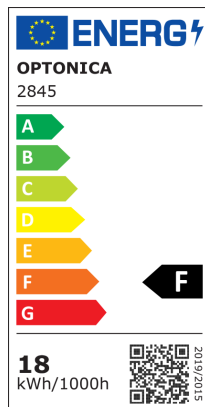

LED mennyezeti lámpa

Putere

18W

Culoare deschisă

Stamps

Specificatii tehnice

Brand	Optonica	Instant On	0.1s
Product Code	DL18-B1	Operating Frequency	50-60 Hz
Power	18W	Temperature	-20°C / +40°C
Energy Consumption	18 kWh/1000h	Ra ≥	80
Input voltage	AC175-265V	Life span	25 000 Hours
Flux	1550 Lm	Color Code	828
FLUX per watt	86lm/W	Lumen maintenance at end of service life	70%
IP	20	Size of product	Φ300x65 mm
Dimmable	No	Size of package	334x73.5x334 mm
Correlated Color Temperature	3000K	Size of Box	510x510x780 mm
Light Color	Warm white	Items per pack	1
EAN Code	3800156628458	Items per box	20
Energy Efficiency Label	F	Gross weight	0,642 kg
Beam angle	120°	Net weight	0,442 kg
On/Off Cycles	25 000x	Warranty	2 Years