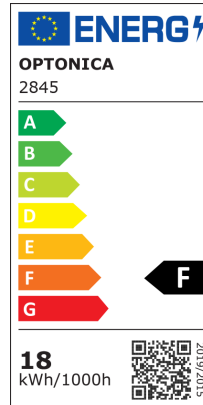

LED mennyezeti lámpa

Putere

18W

Culoare deschisă

Stamps

Specificatii tehnice

Brand	Optonica	Instant On	0.1s
Product Code	DL18-B1	Operating Frequency	50-60 Hz
Power	18W	Temperature	-20°C / +40°C
Energy Consumption	18 kWh/1000h	Ra ≥	80
Input voltage	AC175-265V	Life span	25 000 Hours
Flux	1550 Lm	Color Code	828
FLUX per watt	86lm/W	Lumen maintenance at end of service life	70%
IP	20	Size of product	Φ300x65 mm
Dimmable	No	Size of package	334x73.5x334 mm
Correlated Color Temperature	3000K	Size of Box	510x510x780 mm
Light Color	Warm white	Items per pack	1
EAN Code	3800156628458	Items per box	20
Energy Efficiency Label	F	Gross weight	0,642 kg
Beam angle	120°	Net weight	0,442 kg
On/Off Cycles	25 000x	Warranty	2 Years