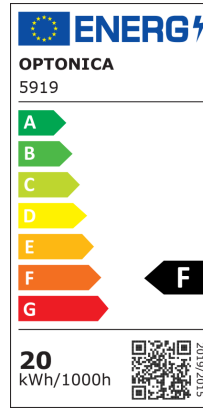

LED SMD fényszóró Fekete City Line

Putere

20W

Culoare deschisă

Stamps

Specificatii tehnice

Brand	Optonica	Instant On	0.1s
Product Code	FL20-B1	Operating Frequency	50-60 Hz
Power	20W	Temperature	-20°C / +40°C
Energy Consumption	20 kWh/1000h	Ra ≥	80
Input voltage	AC220-265V	Life span	25 000 Hours
Flux	1600 lm	Color Code	845
FLUX per watt	80 lm/W	Lumen maintenance at end of service life	70%
IP	65	Size of product	142x130x24 mm
Correlated Color Temperature	4500K	Size of package	148X30X135 mm
Light Color	Neutral white	Items per pack	1
Wattage Equivalent	107W	Items per box	40
EAN Code	3800156659193	Material	Aluminium
Energy Efficiency Label	F	Gross weight	0,298 kg
Beam angle	120°	Net weight	0,261 kg
On/Off Cycles	100 000x	Warranty	2 Years