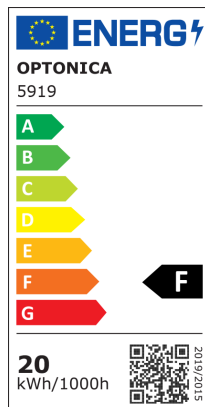

LED SMD Прожектор Черен City Line

Мощност

20W

Цвят на светлината

Неутрална светлина

Stamps

Техническа Спецификация

Brand	Optonica	Instant On	0.1s
Product Code	FL20-B1	Operating Frequency	50-60 Hz
Power	20W	Temperature	-20°C / +40°C
Energy Consumption	20 kWh/1000h	Ra ≥	80
Input voltage	AC220-265V	Life span	25 000 Hours
Flux	1600 lm	Color Code	845
FLUX per watt	80 lm/W	Lumen maintenance at end of service life	70%
IP	65	Size of product	142x130x24 mm
Correlated Color Temperature	4500K	Size of package	148X30X135 mm
Light Color	Неутрална светлина	Items per pack	1
Wattage Equivalent	107W	Items per box	40
EAN Code	3800156659193	Material	Aluminium
Energy Efficiency Label	F	Gross weight	0,298 kg
Beam angle	120°	Net weight	0,261 kg
On/Off Cycles	100 000x	Warranty	2 Years