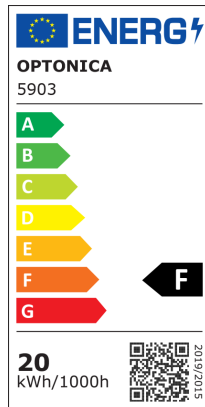

LED SMD fényszóró fehér City Line

Putere

20W

Culoare deschisă

White light

Stamps

RoHS

-80

Specificatii tehnice

Brand	Optonica	Instant On	0.1s
Product Code	FL20-B1	Material	Aluminium
Power	20W	Operating Frequency	50-60 Hz
Energy Consumption	20 kWh/1000h	Temperature	-20°C / +40°C
Input voltage	AC220-265V	Ra ≥	80
Flux	1600 lm	Life span	25 000 Hours
FLUX per watt	80 lm/W	Color Code	860
IP	65	Lumen maintenance at end of service life	70%
Correlated Color Temperature	6000K	Size of product	142x130x24 mm
Light Color	White light	Size of package	148x135x30 mm
Wattage Equivalent	107W	Items per pack	1
EAN Code	3800156659001	Items per box	40
Energy Efficiency Label	F	Gross weight	0,298 kg
Beam angle	120°	Net weight	0,261 kg
On/Off Cycles	100 000x	Warranty	2 Years