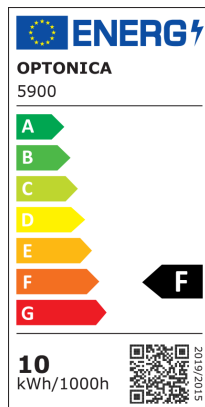

LED SMD fényszóró fehér City Line

Putere

10W

Culoare deschisă

Stamps

Specificatii tehnice

Brand	Optonica	Instant On	0.1s
Product Code	FL10-B1	Material	Aluminium
Power	10W	Operating Frequency	50-60 Hz
Energy Consumption	10 kWh/1000h	Temperature	-20°C / +40°C
Input voltage	AC220-265V	Ra ≥	80
Flux	800lm	Life span	25 000 Hours
FLUX per watt	80 lm/W	Color Code	860
IP	65	Lumen maintenance at end of service life	70%
Correlated Color Temperature	6000K	Size of product	109x82mm
Light Color	White light	Size of package	113x105x34 mm
Wattage Equivalent	53W	Items per pack	1
EAN Code	3800156659001	Items per box	60
Energy Efficiency Label	F	Gross weight	0,200 kg
Beam angle	120°	Net weight	0,173 kg
On/Off Cycles	100 000x	Warranty	2 Years