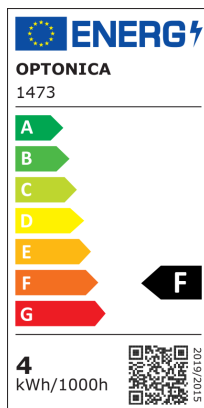

LED izzószálas gyertya izzó C35 E14 fényerőszabályozható

Putere

4W

Culoare deschisă

Stamps

4
kWh/1000h

Specificatii tehnice

Brand	Optonica	On/Off Cycles	25 000x
Product Code	SP4-A6	Instant On	0.2s
Socket	E14	Material	Glass
Power	4W	Operating Frequency	50-60 Hz
Energy Consumption	4 kWh/1000h	Temperature	-20°C / +40°C
Input voltage	AC175-265V	Ra ≥	80
Flux	400 lm	Life span	25 000 Hours
FLUX per watt	100lm/W	Color Code	828
IP	20	Lumen maintenance at end of service life	70%
Dimmable	Yes	Size of product	35x95 mm
Correlated Color Temperature	2800K	Size of package	100x40x40 mm
Light Color	Warm white	Size of Box	420x215x240 mm
Wattage Equivalent	32W	Items per pack	1
EAN Code	3800156614734	Items per box	100
Energy Efficiency Label	F	Gross weight	0,021 kg
Beam angle	300°	Net weight	0,014 kg
Power Factor	0.5	Warranty	2 Years