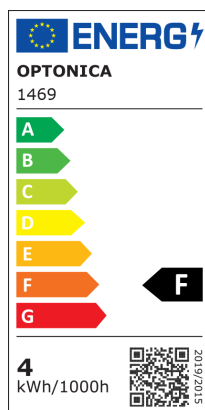

Lampadina LED Filamento Candela C35 E14 Dimmerabile

Potenza

4W

Colore della luce

Luce naturale

Stamps

RoHS

-80

Specifiche tecniche

Brand	Optonica	On/Off Cycles	25 000x
Product Code	SP4-A6	Instant On	0.2s
Socket	E14	Material	Glass
Power	4W	Operating Frequency	50-60 Hz
Energy Consumption	4 kWh/1000h	Temperature	-20°C / +40°C
Input voltage	AC175-265V	Ra ≥	80
Flux	400 lm	Life span	25 000 Hours
FLUX per watt	100lm/W	Color Code	845
IP	20	Lumen maintenance at end of service life	70%
Dimmable	Yes	Size of product	35x98 mm
Correlated Color Temperature	4000K	Size of package	100x40x40 mm
Light Color	Luce naturale	Size of Box	420x215x240 mm
Wattage Equivalent	32W	Items per pack	1
EAN Code	3800156614697	Items per box	100
Energy Efficiency Label	F	Gross weight	0,021 kg
Beam angle	300°	Net weight	0,014 kg
Power Factor	0.5	Warranty	2 Years