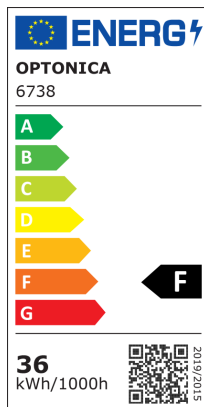

Világítótest T8 csóvel 2*120 cm 2*18W

Putere

36W

Culoare deschisă

Stamps

CE

RoHS

Specificatii tehnice

Brand	Optonica	Material	Plastic
Product Code	OT1-B1	Operating Frequency	50-60 Hz
Power	36W	Temperature	-20°C / +40°C
Energy Consumption	36 kWh/1000h	Ra ≥	80
Input voltage	AC165-265V	Life span	25 000 Hours
Flux	3200 Lm	Color Code	845
FLUX per watt	89lm/W	Body Color	White
IP	65	Lumen maintenance at end of service life	70%
Correlated Color Temperature	4500K	Size of product	1285x113x63 mm
Light Color	Neutral white	Size of package	1320x120 mm
EAN Code	3800156667389	Items per pack	1
Energy Efficiency Label	F	Items per box	8
Beam angle	120°	Gross weight	1,751 kg
On/Off Cycles	100 000x	Net weight	1,580 kg
Instant On	0.1s	Warranty	2 Years