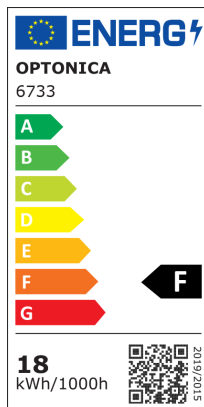

LED-es lámpatest T8 2*60 cm-es LED csővel

Putere

18W

Culoare deschisă

White light

Stamps

CE

RoHS

Specificatii tehnice

Brand	Optonica	Material	Plastic
Product Code	OT1-B1	Operating Frequency	50-60 Hz
Power	18W	Temperature	-20°C / +40°C
Energy Consumption	18 kWh/1000h	Ra ≥	80
Input voltage	AC165-265V	Life span	25 000 Hours
Flux	1800 lm	Color Code	860
FLUX per watt	100lm/W	Body Color	White
IP	65	Lumen maintenance at end of service life	70%
Correlated Color Temperature	6000K	Size of product	680x11x63 mm
Light Color	White light	Size of package	720x120 mm
EAN Code	3800156667334	Items per pack	8
Energy Efficiency Label	F	Gross weight	0,910 kg
Beam angle	120°	Net weight	0,826 kg
On/Off Cycles	100 000x	Warranty	2 Years
Instant On	0.1s		