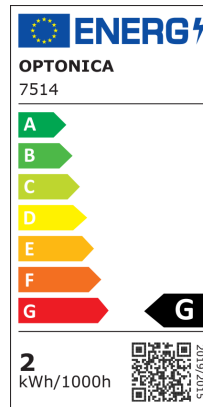

LED Treppenlicht Quadratisch Grau

Leistung

2W

Lichtfarbe

Stamps

Technische Spezifikation

Brand	Optonica	Material	Polycarbonate
Product Code	WL2-A5	Operating Frequency	50-60 Hz
Power	2W	Temperature	-20°C / +40°C
Energy Consumption	2 kWh/1000h	Ra ≥	80
Input voltage	AC220-240V	Life span	25 000 Hours
Flux	80 lm	Color Code	842
FLUX per watt	40lm/W	Body Color	Gray
IP	65	Mount Type	Step light
Dimmable	No	Lumen maintenance at end of service life	70%
Correlated Color Temperature	4000K	Size of product	124x124x27 mm
Light Color	Neutralweiß	Size of package	135x135x40 mm
Wattage Equivalent	8W	Items per pack	1
EAN Code	3800156675148	Items per box	50
Energy Efficiency Label	G	Color Of The Shell	Grey
Beam angle	55°	Gross weight	0,210 kg
Power Factor	0.5	Net weight	0,170 kg
On/Off Cycles	25 000x	Warranty	2 Years
Instant On	0.1s		