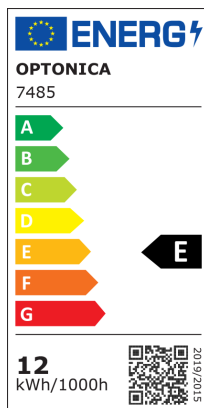

LED fali lámpa Epistar 2x6W fekete test forgatható

Putere

12W

Culoare deschisă

Stamps

RoHS

-80

12 kWh/1000h

Specificatii tehnice

Brand	Optonica	Material	Aluminium
Product Code	WL12-A2	Operating Frequency	50-60 Hz
Power	12W	Temperature	-20°C / +40°C
Energy Consumption	12 kWh/1000h	Ra ≥	80
Input voltage	AC220-240V	Life span	25 000 Hours
Flux	1320 lm	Color Code	840
FLUX per watt	110lm/W	Body Color	Black
IP	54	Mount Type	Wall Installation
Dimmable	No	Lumen maintenance at end of service life	70%
Correlated Color Temperature	4000K	Size of product	230 x 55 x 95mm
Light Color	Neutral white	Size of package	245x105x65 mm
Wattage Equivalent	88W	Items per pack	1
EAN Code	3800156674851	Items per box	20
Energy Efficiency Label	E	Color Of The Shell	Black
Beam angle	120°	Gross weight	1,060 kg
Power Factor	0.5	Net weight	0,990 kg
On/Off Cycles	25 000x	Warranty	2 Years