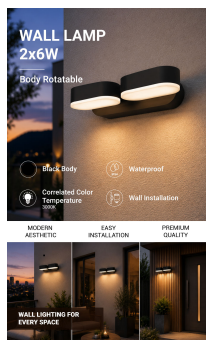

LED fali lámpa Epistar 2x6W fekete test forgatható

Putere

12W

Culoare deschisă

Warm white

Stamps

Specificatii tehnice

Brand	Optonica	Material	Aluminium
Product Code	WL12-A2	Operating Frequency	50-60 Hz
Power	12W	Temperature	-20°C / +40°C
Energy Consumption	12 kWh/1000h	Ra ≥	80
Input voltage	AC220-240V	Life span	25 000 Hours
Flux	1320 lm	Color Code	830
FLUX per watt	110lm/W	Body Color	Black
IP	54	Mount Type	Wall Installation
Dimmable	No	Lumen maintenance at end of service life	70%
Correlated Color Temperature	3000K	Size of product	230 x 55 x 95mm
Light Color	Warm white	Size of package	245x105x65 mm
Wattage Equivalent	88W	Items per pack	1
EAN Code	3800156674820	Items per box	20
Energy Efficiency Label	E	Color Of The Shell	Black
Beam angle	120°	Gross weight	1,060 kg
Power Factor	0.5	Net weight	0,990 kg
On/Off Cycles	25 000x	Warranty	2 Years
Instant On	0.1s		