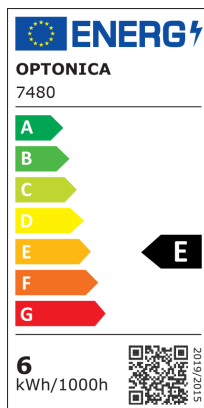

LED fali lámpa Epistar 6W szürke test elforgatható

Putere

6W

Culoare deschisă

Stamps

RoHS

-80

Specificatii tehnice

Brand	Optonica	Instant On	0.1s
Product Code	WL6-A4	Material	Aluminium
Power	6W	Operating Frequency	50-60 Hz
Energy Consumption	6 kWh/1000h	Temperature	-20°C / +40°C
Input voltage	AC220-240V	Ra ≥	80
Flux	660 lm	Life span	25 000 Hours
FLUX per watt	110lm/W	Color Code	840
IP	54	Body Color	Gray
Dimmable	No	Lumen maintenance at end of service life	70%
Correlated Color Temperature	4000K	Size of product	110 x 55 x 95mm
Light Color	Neutral white	Size of package	125x105x75 mm
Wattage Equivalent	44W	Items per pack	1
EAN Code	3800156674806	Items per box	20
Energy Efficiency Label	E	Color Of The Shell	Grey
Beam angle	120°	Gross weight	0,600 kg
Power Factor	0.5	Net weight	0,540 kg
On/Off Cycles	25 000x	Warranty	2 Years