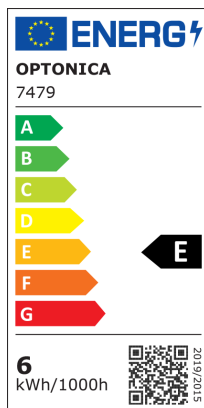

LED fali lámpa Epistar 6W fekete test forgatható

Putere

6W

Culoare deschisă

Stamps

RoHS

-80

Specificatii tehnice

Brand	Optonica	Material	Aluminium
Product Code	WL6-A4	Operating Frequency	50-60 Hz
Power	6W	Temperature	-20°C / +40°C
Energy Consumption	6 kWh/1000h	Ra ≥	80
Input voltage	AC220-240V	Life span	25 000 Hours
Flux	660 lm	Color Code	840
FLUX per watt	110lm/W	Body Color	Black
IP	54	Mount Type	Wall Installation
Dimmable	No	Lumen maintenance at end of service life	70%
Correlated Color Temperature	4000K	Size of product	110 x 55 x 95mm
Light Color	Neutral white	Size of package	125x105x75 mm
Wattage Equivalent	44W	Items per pack	1
EAN Code	3800156674790	Items per box	20
Energy Efficiency Label	E	Color Of The Shell	Black
Beam angle	120°	Gross weight	0,600 kg
Power Factor	0.5	Net weight	0,540 kg
On/Off Cycles	25 000x	Warranty	2 Years