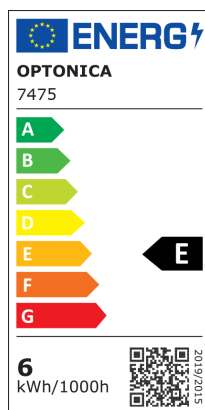

Luce da Parete LED Epistar 6W Corpo Bianco Orientabile

Potenza

6W

Colore della luce

Luce calda

Stamps

RoHS

-80

6 kWh/1000h

Specifiche tecniche

Brand	Optonica	Material	Aluminium
Product Code	WL6-A4	Operating Frequency	50-60 Hz
Power	6W	Temperature	-20°C / +40°C
Energy Consumption	6 kWh/1000h	Ra ≥	80
Input voltage	AC220-240V	Life span	25 000 Hours
Flux	660 lm	Color Code	830
FLUX per watt	110lm/W	Body Color	White
IP	54	Mount Type	Wall Installation
Dimmable	No	Lumen maintenance at end of service life	70%
Correlated Color Temperature	3000K	Size of product	110x96x54 mm
Light Color	Luce calda	Size of package	125x105x75 mm
Wattage Equivalent	44W	Items per pack	1
EAN Code	3800156674752	Items per box	20
Energy Efficiency Label	E	Color Of The Shell	White
Beam angle	120°	Gross weight	0,600 kg
Power Factor	0.5	Net weight	0,540 kg
On/Off Cycles	25 000x	Warranty	2 Years