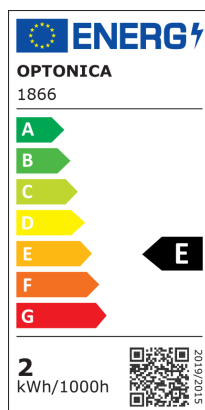

LED žarulja sa žarnom niti E27 G45

Snaga

2W

Svijetla boja

Stamps

Tehnička specifikacija

Brand	Optonica	On/Off Cycles	25 000x
Product Code	SP2-A2	Instant On	0.2s
Socket	E27	Material	Glass
Power	2W	Operating Frequency	50-60 Hz
Energy Consumption	2 kWh/1000h	Temperature	-20°C / +40°C
Input voltage	AC175-265V	Ra ≥	80
Flux	250 lm	Life span	25 000 Hours
FLUX per watt	125lm/W	Color Code	827
IP	20	Lumen maintenance at end of service life	70%
Dimmable	No	Size of product	φ45x75 mm
Correlated Color Temperature	2700K	Size of package	80x45x45 mm
Light Color	Warm white	Size of Box	555x280x185 mm
Wattage Equivalent	25W	Items per pack	1
EAN Code	3800156618664	Items per box	100
Energy Efficiency Label	E	Gross weight	0,030 kg
Beam angle	300°	Net weight	0,020 kg
Power Factor	0.5	Warranty	2 Years
Power LED	2W		