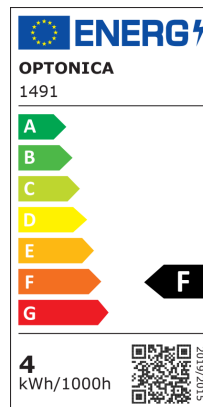

LED svijeća E14 T35 zlatno staklo

Snaga

4W

Svijetla boja

Stamps

Tehnička specifikacija

Brand	Optonica	Instant On	0.1s
Product Code	SP4-A4	Material	Glass
Socket	E14	Operating Frequency	50-60 Hz
Power	4W	Temperature	-20°C / +40°C
Energy Consumption	4 kWh/1000h	Ra ≥	80
Input voltage	AC220-240V	Life span	25 000 Hours
Flux	400 lm	Color Code	825
FLUX per watt	100lm/W	Body Color	Golden Glass
IP	20	LED Type	Filament
Dimmable	No	Lumen maintenance at end of service life	70%
Correlated Color Temperature	2800K	Size of product	φ35x120 mm
Light Color	Warm white	Size of package	130x40x40 mm
Wattage Equivalent	27W	Items per pack	1
EAN Code	3800156614918	Items per box	100
Energy Efficiency Label	F	Gross weight	0,020 kg
Beam angle	300°	Net weight	0,013 kg
Power Factor	0.9	Warranty	2 Years
On/Off Cycles	25 000x		