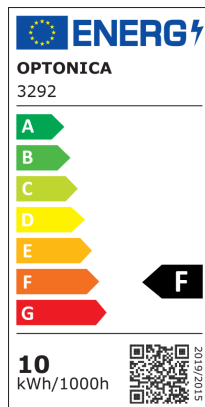

OPTONICA

DATASHEET

LED COB Downlight kerek forgatható

Putere

10W

Culoare deschisă

Warm white

Stamps

Specificatii tehnice

Brand	Optonica	Instant On	0.1s
Product Code	CB10-A1	Material	Plastic
Power	10W	Operating Frequency	50-60 Hz
Energy Consumption	10 kWh/1000h	Temperature	-20°C / +40°C
Input voltage	AC175-265V	Ra ≥	80
Flux	750 lm	Life span	25 000 Hours
FLUX per watt	75lm/W	Color Code	827
IP	20	Body Color	White
Dimmable	No	Lumen maintenance at end of service life	70%
Correlated Color Temperature	2700K	Size of product	Φ113x50 mm
Light Color	Warm white	Size of package	120x120x70 mm
Wattage Equivalent	50W	Items per pack	1
EAN Code	3800156632929	Items per box	50
Energy Efficiency Label	F	Color Of The Shell	White
Beam angle	50°	Mounting dimensions	Ø 100 mm
Hole Size	φ105 mm	Gross weight	0,146 kg
Power Factor	0.9	Net weight	0,114 kg
On/Off Cycles	25 000x	Warranty	2 Years