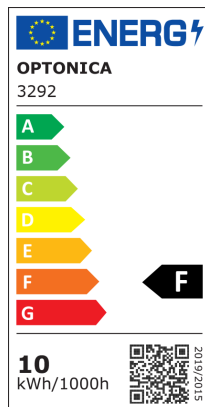

### LED COB Downlight kerek forgatható

Putere

10W

Culoare deschisă

Stamps

## Specificatii tehnice

<b>Brand</b>	Optonica	<b>Instant On</b>	0.1s
<b>Product Code</b>	CB10-A1	<b>Material</b>	Plastic
<b>Power</b>	10W	<b>Operating Frequency</b>	50-60 Hz
<b>Energy Consumption</b>	10 kWh/1000h	<b>Temperature</b>	-20°C / +40°C
<b>Input voltage</b>	AC175-265V	<b>Ra ≥</b>	80
<b>Flux</b>	750 lm	<b>Life span</b>	25 000 Hours
<b>FLUX per watt</b>	75lm/W	<b>Color Code</b>	827
<b>IP</b>	20	<b>Body Color</b>	White
<b>Dimmable</b>	No	<b>Lumen maintenance at end of service life</b>	70%
<b>Correlated Color Temperature</b>	2700K	<b>Size of product</b>	Φ113x50 mm
<b>Light Color</b>	Warm white	<b>Size of package</b>	120x120x70 mm
<b>Wattage Equivalent</b>	50W	<b>Items per pack</b>	1
<b>EAN Code</b>	3800156632929	<b>Items per box</b>	50
<b>Energy Efficiency Label</b>	F	<b>Color Of The Shell</b>	White
<b>Beam angle</b>	50°	<b>Mounting dimensions</b>	Ø 100 mm
<b>Hole Size</b>	φ105 mm	<b>Gross weight</b>	0,146 kg
<b>Power Factor</b>	0.9	<b>Net weight</b>	0,114 kg
<b>On/Off Cycles</b>	25 000x	<b>Warranty</b>	2 Years