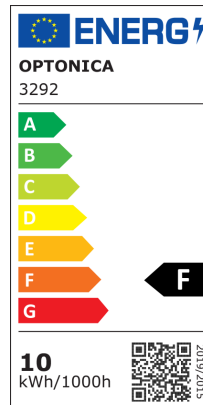

Downlight LED COB Rotondo Orientabile

Potenza

10W

Colore della luce

Stamps

RoHS

-80

Specifiche tecniche

Brand	Optonica	Instant On	0.1s
Product Code	CB10-A1	Material	Plastic
Power	10W	Operating Frequency	50-60 Hz
Energy Consumption	10 kWh/1000h	Temperature	-20°C / +40°C
Input voltage	AC175-265V	Ra ≥	80
Flux	750 lm	Life span	25 000 Hours
FLUX per watt	75lm/W	Color Code	827
IP	20	Body Color	White
Dimmable	No	Lumen maintenance at end of service life	70%
Correlated Color Temperature	2700K	Size of product	Φ113x50 mm
Light Color	Luce calda	Size of package	120x120x70 mm
Wattage Equivalent	50W	Items per pack	1
EAN Code	3800156632929	Items per box	50
Energy Efficiency Label	F	Color Of The Shell	White
Beam angle	50°	Mounting dimensions	Ø 100 mm
Hole Size	φ105 mm	Gross weight	0,146 kg
Power Factor	0.9	Net weight	0,114 kg
On/Off Cycles	25 000x	Warranty	2 Years