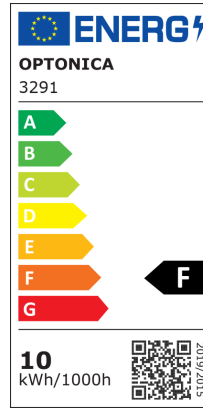

LED COB Downlight kerek forgatható

Putere

10W

Culoare deschisă

Stamps

Specificatii tehnice

Brand	Optonica	Instant On	0.1s
Product Code	CB10-A1	Material	Plastic
Power	10W	Operating Frequency	50-60 Hz
Energy Consumption	10 kWh/1000h	Temperature	-20°C / +40°C
Input voltage	AC175-265V	Ra ≥	80
Flux	750 lm	Life span	25 000 Hours
FLUX per watt	75lm/W	Color Code	845
IP	20	Body Color	White
Dimmable	No	Lumen maintenance at end of service life	70%
Correlated Color Temperature	4500K	Size of product	Φ113x50 mm
Light Color	Neutral white	Size of package	120x120x70 mm
Wattage Equivalent	50W	Items per pack	1
EAN Code	3800156632912	Items per box	50
Energy Efficiency Label	F	Color Of The Shell	White
Beam angle	50°	Mounting dimensions	Ø 100 mm
Hole Size	φ105 mm	Gross weight	0,146 kg
Power Factor	0.9	Net weight	0,114 kg
On/Off Cycles	25 000x	Warranty	2 Years