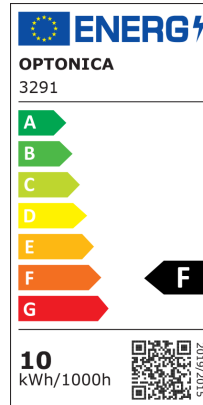

LED COB Downlight Rund Drehbar

Leistung

10W

Lichtfarbe

Stamps

Technische Spezifikation

Brand	Optonica	Instant On	0.1s
Product Code	CB10-A1	Material	Plastic
Power	10W	Operating Frequency	50-60 Hz
Energy Consumption	10 kWh/1000h	Temperature	-20°C / +40°C
Input voltage	AC175-265V	Ra ≥	80
Flux	750 lm	Life span	25 000 Hours
FLUX per watt	75lm/W	Color Code	845
IP	20	Body Color	White
Dimmable	No	Lumen maintenance at end of service life	70%
Correlated Color Temperature	4500K	Size of product	Φ113x50 mm
Light Color	Neutralweiß	Size of package	120x120x70 mm
Wattage Equivalent	50W	Items per pack	1
EAN Code	3800156632912	Items per box	50
Energy Efficiency Label	F	Color Of The Shell	White
Beam angle	50°	Mounting dimensions	Ø 100 mm
Hole Size	φ105 mm	Gross weight	0,146 kg
Power Factor	0.9	Net weight	0,114 kg
On/Off Cycles	25 000x	Warranty	2 Years