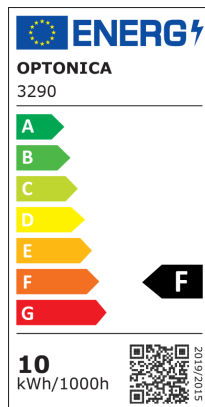

Downlight LED COB Rotondo Orientabile

Potenza

10W

Colore della luce

Stamps

Specifiche tecniche

Brand	Optonica	Instant On	0.1s
Product Code	CB7-A1	Material	Plastic
Power	10W	Operating Frequency	50-60 Hz
Energy Consumption	10 kWh/1000h	Temperature	-20°C / +40°C
Input voltage	AC175-265V	Ra ≥	80
Flux	750 lm	Life span	25 000 Hours
FLUX per watt	75lm/W	Color Code	860
IP	20	Body Color	White
Dimmable	No	Lumen maintenance at end of service life	70%
Correlated Color Temperature	6000K	Size of product	Φ113x50 mm
Light Color	Luce fredda	Size of package	120x120x70 mm
Wattage Equivalent	50W	Items per pack	1
EAN Code	3800156632905	Items per box	50
Energy Efficiency Label	F	Color Of The Shell	White
Beam angle	50°	Mounting dimensions	Ø 100 mm
Hole Size	φ105 mm	Gross weight	0,146 kg
Power Factor	0.9	Net weight	0,114 kg
On/Off Cycles	25 000x	Warranty	2 Years