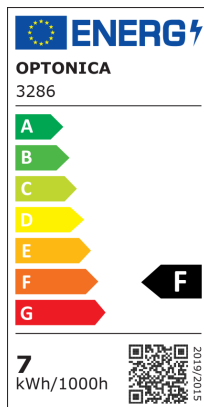

Downlight LED COB Rotondo Orientabile

Potenza

7W

Colore della luce

Stamps

Specifiche tecniche

Brand	Optonica	Instant On	0.1s
Product Code	CB7-A1	Material	Plastic
Power	7W	Operating Frequency	50-60 Hz
Energy Consumption	7 kWh/1000h	Temperature	-20°C / +40°C
Input voltage	AC175-265V	Ra ≥	80
Flux	525 lm	Life span	25 000 Hours
FLUX per watt	75lm/W	Color Code	827
IP	20	Body Color	White
Dimmable	No	Lumen maintenance at end of service life	70%
Correlated Color Temperature	2700K	Size of product	Φ89x40 mm
Light Color	Luce calda	Size of package	100x100x60 mm
Wattage Equivalent	35W	Items per pack	1
EAN Code	3800156632868	Items per box	50
Energy Efficiency Label	F	Color Of The Shell	White
Beam angle	50°	Mounting dimensions	Ø 75 mm
Hole Size	φ75-80 mm	Gross weight	0,080 kg
Power Factor	0.9	Net weight	0,066 kg
On/Off Cycles	25 000x	Warranty	2 Years