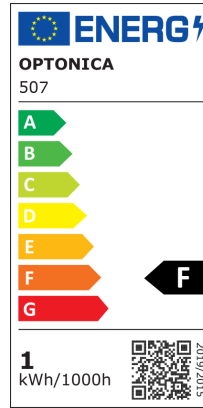

LED kültéri beépített reflektor

Putere

1W

Culoare deschisă

White light

Stamps

Specificatii tehnice

Brand	Optonica	Material	Aluminium
Product Code	UN1-A1	Operating Frequency	50-60 Hz
Power	1W	Temperature	-20°C / +40°C
Energy Consumption	1 kWh/1000h	Ra ≥	80
Input voltage	AC200-245V	Life span	25 000 Hours
Flux	80 lm	Color Code	860
FLUX per watt	80lm/W	Mount Type	Built-In
IP	65	Lumen maintenance at end of service life	70%
Dimmable	No	Size of product	Ø65 x 75 mm
Correlated Color Temperature	6000K	Size of package	100x90x90 mm
Light Color	White light	Items per pack	1
EAN Code	3800156605077	Items per box	50
Energy Efficiency Label	F	Mounting dimensions	Ø 58 mm
Beam angle	18°	Gross weight	0,170 kg
Power Factor	0.5	Net weight	0,150 kg
On/Off Cycles	25 000x	Warranty	2 Years
Instant On	0.1s		