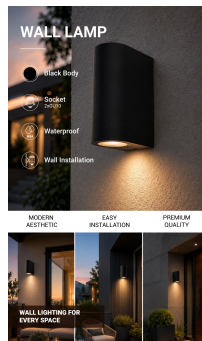

FALI LÁMPA ALUMINIUM FEKETE TEST 2xGU10 SOCKET

Culoare deschisă

None

Stamps

Specificatii tehnice

| | | | |
|----------------------|---------------|------------------------|-------------------|
| Brand | Optonica | Body Color | Black |
| Product Code | WL2-A2 | Mount Type | Wall Installation |
| Socket | 2xGU10 | Size of product | 68x92x150 mm |
| Input voltage | AC220-240V | Size of package | 100x75x160 |
| IP | 54 | Items per pack | 1 |
| Light Color | None | Items per box | 20 |
| EAN Code | 3800156674370 | Frequency | 50/60Hz |
| Instant On | 0.1s | Maximum Power | 35W |
| Material | Aluminium | Gross weight | 0,540 kg |
| Temperature | -20°C / +40°C | Net weight | 0,500 kg |
| Life span | 25 000 Hours | Warranty | 2 Years |