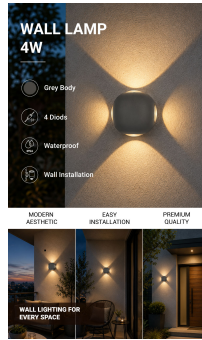

Aplique de Pared LED Redondo 4 Diodos Cuerpo Gris

Potencia

4W

Color de luz

Blanca neutral

Stamps

Especificación técnica

Brand	Optonica	Material	Aluminium
Product Code	WL4-A1	Operating Frequency	50-60 Hz
Power	4W	Temperature	-20°C / +40°C
Energy Consumption	4 kWh/1000h	Life span	25 000 Hours
Input voltage	AC220-240V	Color Code	840
Flux	440 lm	Body Color	Gray
FLUX per watt	110lm/W	LED Type	Cree
IP	54	Mount Type	Wall Installation
Dimmable	No	Lumen maintenance at end of service life	70%
Correlated Color Temperature	4000K	Size of product	Ø111x93 mm
Light Color	Blanca neutral	Size of package	115x115x115 mm
Wattage Equivalent	29W	Items per pack	1
EAN Code	3800156674929	Items per box	20
Energy Efficiency Label	E	Color Of The Shell	Grey
Beam angle	90°	Gross weight	0,650 kg
Power Factor	0.9	Net weight	0,590 kg
On/Off Cycles	25 000x	Warranty	2 Years
Instant On	0.1s		