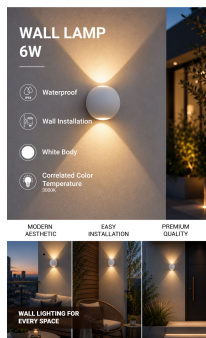

Luce da Parete LED Rotondo Corpo Bianco

Potenza

6W

Colore della luce

Stamps

Specifiche tecniche

Brand	Optonica	Instant On	0.1s
Product Code	WL6-A5	Material	Aluminium
Power	6W	Operating Frequency	50-60 Hz
Energy Consumption	6 kWh/1000h	Temperature	-20°C / +40°C
Input voltage	AC220-240V	Life span	25 000 Hours
Flux	660 lm	Color Code	830
FLUX per watt	110lm/W	Body Color	White
IP	54	LED Type	Cree
Dimmable	No	Lumen maintenance at end of service life	70%
Correlated Color Temperature	3000K	Size of product	Ø111x93 mm
Light Color	Luce calda	Size of package	115x115x115 mm
Wattage Equivalent	44W	Items per pack	1
EAN Code	3800156674936	Items per box	20
Energy Efficiency Label	E	Color Of The Shell	White
Beam angle	90°	Gross weight	0,700 kg
Power Factor	0.9	Net weight	0,640 kg
On/Off Cycles	25 000x	Warranty	2 Years