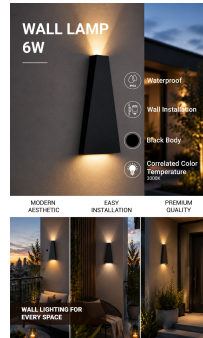

Aplique de Pared LED Negro

Potencia

6W

Color de luz

Blanco cálido

Stamps

RoHS

-80

Especificación técnica

Brand	Optonica	Instant On	0.1s
Product Code	WL6-A3	Material	Aluminium
Power	6W	Operating Frequency	50-60 Hz
Energy Consumption	6 kWh/1000h	Temperature	-20°C / +40°C
Input voltage	AC220-240V	Life span	25 000 Hours
Flux	660 lm	Color Code	830
FLUX per watt	110lm/W	Body Color	Black
IP	54	LED Type	Cree
Dimmable	No	Lumen maintenance at end of service life	70%
Correlated Color Temperature	3000K	Size of product	200x90x90 mm
Light Color	Blanco cálido	Size of package	235x120x120 mm
Wattage Equivalent	44W	Items per pack	1
EAN Code	3800156674707	Items per box	20
Energy Efficiency Label	E	Color Of The Shell	Black
Beam angle	Up 15°- Down 90°	Gross weight	0,910 kg
Power Factor	0.9	Net weight	0,800 kg
On/Off Cycles	25 000x	Warranty	2 Years