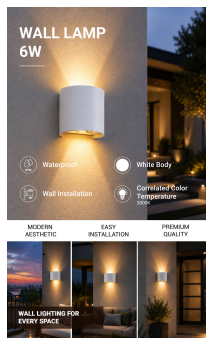

LED fali lámpa fehér test kerek

Putere

6W

Culoare deschisă

Stamps

Specificatii tehnice

Brand	Optonica	Instant On	0.1s
Product Code	WL6-A2	Material	Aluminium
Power	6W	Operating Frequency	50-60 Hz
Energy Consumption	6 kWh/1000h	Temperature	-20°C / +40°C
Input voltage	AC220-240V	Color Code	830
Flux	660 lm	Body Color	White
FLUX per watt	110lm/W	LED Type	Epistar
IP	54	Lumen maintenance at end of service life	70%
Dimmable	No	Size of product	140 x 100 x 120mm
Correlated Color Temperature	3000K	Size of package	155x125x115 mm
Light Color	Warm white	Items per pack	1
Wattage Equivalent	44W	Items per box	20
EAN Code	3800156674639	Color Of The Shell	White
Energy Efficiency Label	E	Gross weight	0,700 kg
Beam angle	Adjustable 0°-90°	Net weight	0,620 kg
Power Factor	0.9	Warranty	2 Years
On/Off Cycles	25 000x		