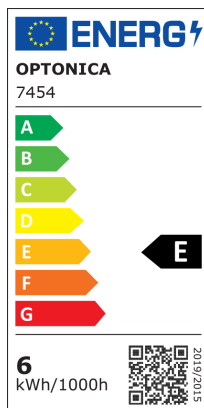

### LED zidna svjetiljka, bijelo kućište, kvadratno

Snaga

6W

Svijetla boja

Neutral white

Stamps

RoHS

-80

## Tehnička specifikacija

Brand	Optonica	Instant On	0.1s
Product Code	WL6-A1	Material	Aluminium
Power	6W	Operating Frequency	50-60 Hz
Energy Consumption	6 kWh/1000h	Temperature	-20°C / +40°C
Input voltage	AC220-240V	Life span	25 000 Hours
Flux	660 lm	Color Code	840
FLUX per watt	110lm/W	Body Color	White
IP	54	LED Type	Epistar
Dimmable	No	Lumen maintenance at end of service life	70%
Correlated Color Temperature	4000K	Size of product	100x100x100 mm
Light Color	Neutral white	Size of package	115x115x115 mm
Wattage Equivalent	44W	Items per pack	1
EAN Code	3800156674547	Items per box	20
Energy Efficiency Label	E	Color Of The Shell	White
Beam angle	Adjustable 0°-90°	Gross weight	0,660 kg
Power Factor	0.9	Net weight	0,600 kg
On/Off Cycles	25 000x	Warranty	2 Years