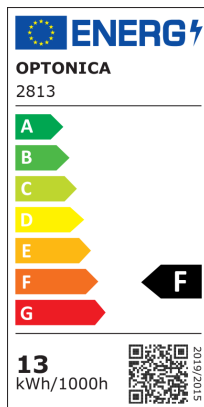

OPTONICA

DATASHEET

LED felszíni mennyezet 120°

Putere

13W

Culoare deschisă

Stamps

13
kWh/1000h

Specificatii tehnice

Brand	Optonica	Instant On	0.1s
Product Code	DL13-A1	Material	Plastic
Power	13W	Operating Frequency	50-60 Hz
Energy Consumption	13 kWh/1000h	Temperature	-20°C / +40°C
Input voltage	AC220-240V	Ra ≥	80
Flux	1050 lm	Life span	25 000 Hours
FLUX per watt	80lm/W	Color Code	845
IP	65	Body Color	White
Dimmable	No	Lumen maintenance at end of service life	70%
Correlated Color Temperature	4500K	Size of product	φ320x113 mm
Light Color	Neutral white	Size of package	325x330x110 mm
Wattage Equivalent	70W	Items per pack	1
EAN Code	3800156628137	Items per box	10
Energy Efficiency Label	F	Color Of The Shell	White
Beam angle	120°	Gross weight	0,805 kg
Power Factor	0.9	Net weight	0,609 kg
On/Off Cycles	25 000x	Warranty	2 Years