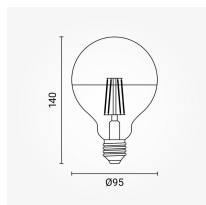

LED izzó G95 E27 Galf Arany üveg

Putere

4W

Culoare deschisă

Warm white

Stamps

RoHS

-80

Specificatii tehnice

Brand	Optonica	On/Off Cycles	25 000x
Product Code	SP4-A4	Instant On	0.1s
Socket	E27	Material	Glass
Power	4W	Operating Frequency	50-60 Hz
Energy Consumption	4 kWh/1000h	Temperature	-20°C / +40°C
Input voltage	AC175-265V	Life span	25 000 Hours
Flux	400 lm	Color Code	827
FLUX per watt	100lm/W	LED Type	Filament
IP	20	Lumen maintenance at end of service life	70%
Dimmable	No	Size of product	φ95x140 mm
Correlated Color Temperature	2700K	Size of package	150x100x100 mm
Light Color	Warm white	Items per pack	1
Wattage Equivalent	27W	Items per box	50
EAN Code	3800156618893	Gross weight	0,120 kg
Energy Efficiency Label	F	Net weight	0,056 kg
Beam angle	180°	Warranty	2 Years
Power Factor	0.9		