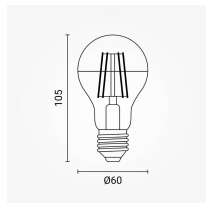

LED izzó A60 fél arany üveg

Putere

4W

Culoare deschisă

Warm white

Stamps

RoHS

-80

Specificatii tehnice

Brand	Optonica	On/Off Cycles	25 000x
Product Code	SP4-A4	Instant On	0.1s
Socket	E27	Material	Glass
Power	4W	Operating Frequency	50-60 Hz
Energy Consumption	4 kWh/1000h	Temperature	-20°C / +40°C
Input voltage	AC175-265V	Life span	25 000 Hours
Flux	400 lm	Color Code	827
FLUX per watt	100lm/W	LED Type	Filament
IP	20	Lumen maintenance at end of service life	70%
Dimmable	No	Size of product	φ60x105 mm
Correlated Color Temperature	2700K	Size of package	115x65x65 mm
Light Color	Warm white	Items per pack	1
Wattage Equivalent	27W	Items per box	100
EAN Code	3800156618930	Gross weight	0,045 kg
Energy Efficiency Label	F	Net weight	0,029 kg
Beam angle	180°	Warranty	2 Years
Power Factor	0.9		