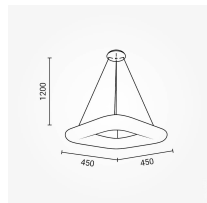

LED viseća svjetiljka bijela četvrtasta

Snaga

38W

Svijetla boja

Stamps

RoHS

-80

Tehnička specifikacija

Brand	Optonica	Instant On	0.1s
Product Code	PD38-A2	Material	ALU+PC
Power	38W	Operating Frequency	50-60 Hz
Energy Consumption	38 kWh/1000h	Temperature	-20°C / +40°C
Input voltage	AC175-240V	Ra ≥	80
Flux	2660 lm	Life span	25 000 Hours
FLUX per watt	70lm/W	Color Code	830
IP	20	Body Color	Sandy White
Dimmable	No	Mount Type	Suspending
Correlated Color Temperature	3000K	Lumen maintenance at end of service life	70%
Light Color	Warm white	Size of product	450x450x1200 mm
EAN Code	3800156690387	Items per pack	1
Energy Efficiency Label	G	Items per box	1
Beam angle	120°	Gross weight	3,163 kg
Power Factor	0.95	Net weight	2,1087 kg
On/Off Cycles	25 000x	Warranty	3 Years