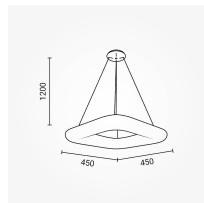

LED viseća svjetiljka bijela četvrtasta

Snaga

38W

Svijetla boja

Stamps

RoHS

-80

Tehnička specifikacija

Brand	Optonica	Instant On	0.1s
Product Code	PD38-A2	Material	ALU+PC
Power	38W	Operating Frequency	50-60 Hz
Energy Consumption	38 kWh/1000h	Temperature	-20°C / +40°C
Input voltage	AC175-240V	Ra ≥	80
Flux	2660 lm	Life span	25 000 Hours
FLUX per watt	70lm/W	Color Code	830
IP	20	Body Color	Sandy White
Dimmable	No	Mount Type	Suspending
Correlated Color Temperature	3000K	Lumen maintenance at end of service life	70%
Light Color	Warm white	Size of product	450x450x1200 mm
EAN Code	3800156690387	Items per pack	1
Energy Efficiency Label	G	Items per box	1
Beam angle	120°	Gross weight	3,163 kg
Power Factor	0.95	Net weight	2,1087 kg
On/Off Cycles	25 000x	Warranty	3 Years