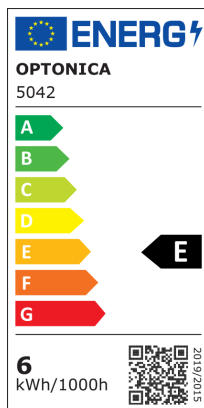

LED tűzvédelmi besorolású lámpatest Cserélhető lünetta

Putere

6W

Culoare deschisă

Stamps

Specificatii tehnice

Brand	Optonica	Instant On	0.1s
Product Code	OT6-A1	Material	Aluminium
Power	6W	Operating Frequency	50-60 Hz
Energy Consumption	6 kWh/1000h	Temperature	-20°C / +40°C
Input voltage	AC200-240V	Ra ≥	80
Flux	570 lm	Life span	25 000 Hours
FLUX per watt	95 lm/W	Color Code	840
IP	65	Body Color	Black
Dimmable	Yes	Mount Type	Built-In
Correlated Color Temperature	4000K	Lumen maintenance at end of service life	70%
Light Color	Neutral white	Size of product	Φ86x60 mm
Wattage Equivalent	38W	Size of package	140x110x100 mm
EAN Code	3800156650428	Items per pack	1
Energy Efficiency Label	E	Items per box	48
Beam angle	40°	Gross weight	0,324 kg
Hole Size	φ70 mm	Net weight	0,244 kg
Power Factor	0.9	Warranty	3 Years
On/Off Cycles	25 000x		