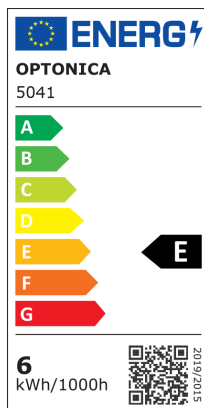

LED tűzvédelmi besorolású lámpatest Cserélhető lünetta

Putere

6W

Culoare deschisă

Stamps

Specificatii tehnice

Brand	Optonica	Instant On	0.1s
Product Code	OT6-A1	Material	Aluminium
Power	6W	Operating Frequency	50-60 Hz
Energy Consumption	6 kWh/1000h	Temperature	-20°C / +40°C
Input voltage	AC200-240V	Ra ≥	80
Flux	540 Lm	Life span	25 000 Hours
FLUX per watt	95 lm/W	Color Code	830
IP	65	Body Color	Black
Dimmable	Yes	Mount Type	Built-In
Correlated Color Temperature	3000K	Lumen maintenance at end of service life	70%
Light Color	Warm white	Size of product	Φ86x80 mm
Wattage Equivalent	38W	Size of package	140x110x100 mm
EAN Code	3800156650411	Items per pack	1
Energy Efficiency Label	E	Items per box	48
Beam angle	40°	Gross weight	0,324 kg
Hole Size	φ70 mm	Net weight	0,244 kg
Power Factor	0.9	Warranty	3 Years
On/Off Cycles	25 000x		