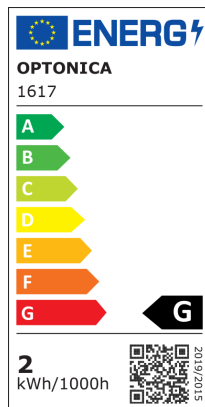

LED sijalica G4

Snaga

2W

Svijetla boja

Stamps

Tehnička specifikacija

Brand	Optonica	On/Off Cycles	25 000x
Product Code	SP2-A1	Instant On	0.2s
Socket	G4	Material	Plastic
Power	2W	Operating Frequency	50-60 Hz
Energy Consumption	2 kWh/1000h	Temperature	-20°C / +40°C
Input voltage	DC12V	Ra ≥	80
Flux	170 lm	Life span	25 000 Hours
FLUX per watt	85m/W	Color Code	828
IP	20	Lumen maintenance at end of service life	70%
Dimmable	No	Size of product	12x37 mm
Correlated Color Temperature	2800K	Size of package	65x20 mm
Light Color	Warm white	Size of Box	450x210x240 mm
Wattage Equivalent	18W	Items per pack	1
EAN Code	3800156616172	Items per box	500
Energy Efficiency Label	G	Gross weight	0,005 kg
Beam angle	360°	Net weight	0,004 kg
Power Factor	0.5	Warranty	2 Years
Power LED	2W		