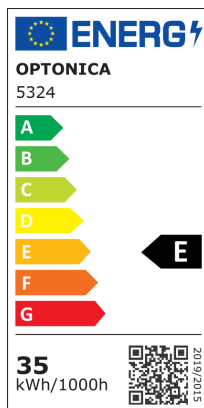

LED tračnicna svjetiljka s bijelim kućištem, 4 žice

Snaga

35W

Svijetla boja

White light

Stamps

RoHS

-80

35
kWh/1000h

Tehnička specifikacija

Brand	Optonica	Material	Aluminium
Product Code	FL35-A1	Operating Frequency	50-60 Hz
Power	35W	Temperature	-20°C / +40°C
Energy Consumption	35 kWh/1000h	Ra ≥	90
Input voltage	AC220V	Life span	25 000 Hours
Flux	3850 lm	Color Code	850
FLUX per watt	110lm/W	Body Color	White
IP	20	Mount Type	4 Wire Track System
Dimmable	No	Lumen maintenance at end of service life	70%
Correlated Color Temperature	5000K	Size of product	90x200x200 mm
Light Color	White light	Size of package	235x235x125 mm
Wattage Equivalent	257W	Size of Box	490x490x400 mm
EAN Code	3800156653245	Items per pack	1
Energy Efficiency Label	E	Items per box	12
Beam angle	24°	Color Of The Shell	White
Power Factor	0.95	Gross weight	1,451 kg
On/Off Cycles	100 000x	Net weight	1,284 kg