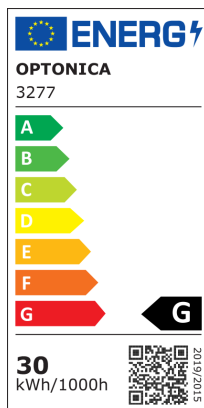

LED usmjereni downlight COB, TUV certifikat, kut zračenja 145°

Vlast

30W

Svijetla boja

Neutral white

Stamps

Tehnička specifikacija

Brand	Optonica	Instant On	0.1s
Product Code	CB30-A2	Material	Aluminium
Power	30W	Operating Frequency	50-60 Hz
Energy Consumption	30 kWh/1000h	Temperature	-20°C / +40°C
Input voltage	AC175-265V	Ra ≥	80
Flux	2500lm	Life span	25 000 Hours
FLUX per watt	80lm/W	Color Code	845
IP	20	LED Type	COB
Dimmable	No	Lumen maintenance at end of service life	70%
Correlated Color Temperature	4500K	Size of product	φ225x78 mm
Light Color	Neutral white	Size of package	240x240x90 mm
Wattage Equivalent	167W	Size of Box	460x260x500 mm
EAN Code	3800156632776	Items per pack	1
Energy Efficiency Label	G	Items per box	10
Beam angle	145°	Protection Class	II
Hole Size	Φ185 mm	Gross weight	0,956 kg
Power Factor	0.95	Net weight	0,851 kg

On/Off Cycles

25 000x

Warranty

2 Years
