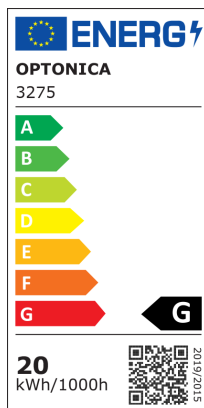

LED usmjereni downlight COB, TUV certifikat, kut zračenja 145°

Vlast

20W

Svijetla boja

 Warm white

Stamps

Tehnička specifikacija

Brand	Optonica	Instant On	0.1s
Product Code	CB20-A2	Material	Aluminium
Power	20W	Operating Frequency	50-60 Hz
Energy Consumption	20 kWh/1000h	Temperature	-20°C / +40°C
Input voltage	AC175-265V	Ra ≥	80
Flux	1600 lm	Life span	25 000 Hours
FLUX per watt	80lm/W	Color Code	830
IP	20	LED Type	COB
Dimmable	No	Lumen maintenance at end of service life	70%
Correlated Color Temperature	2700K	Size of product	φ195x78 mm
Light Color	Warm white	Size of package	210x210x85 mm
Wattage Equivalent	160W	Size of Box	440x230x650 mm
EAN Code	3800156632752	Items per pack	1
Energy Efficiency Label	G	Items per box	15
Beam angle	145°	Protection Class	II
Hole Size	φ155 mm	Gross weight	1,369 kg
Power Factor	0.95	Net weight	1,240 kg

On/Off Cycles

25 000x

Warranty

2 Years
