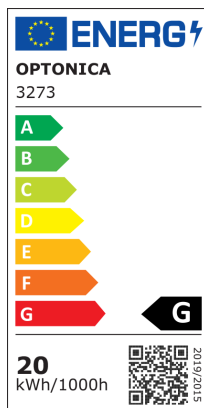

LED usmjereni downlight COB, TUV certifikat, kut zračenja 145°

Snaga

20W

Svijetla boja

White light

Stamps

RoHS

-80

20
kWh/1000h

Tehnička specifikacija

Brand	Optonica	Instant On	0.1s
Product Code	CB20-A2	Material	Aluminium
Power	20W	Operating Frequency	50-60 Hz
Energy Consumption	20 kWh/1000h	Temperature	-20°C / +40°C
Input voltage	AC175-265V	Ra ≥	80
Flux	1600 lm	Life span	25 000 Hours
FLUX per watt	80lm/W	Color Code	860
IP	20	LED Type	COB
Dimmable	No	Lumen maintenance at end of service life	70%
Correlated Color Temperature	6000K	Size of product	φ195x78 mm
Light Color	White light	Size of package	210x210x85 mm
Wattage Equivalent	160W	Size of Box	440x230x650 mm
EAN Code	3800156632738	Items per pack	1
Energy Efficiency Label	G	Items per box	15
Beam angle	145°	Protection Class	II
Hole Size	φ175 mm	Gross weight	1,369 kg
Power Factor	0.95	Net weight	1,240 kg