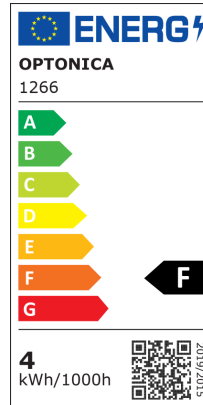

Dimmbare GU10 LED-Lampe

Leistung

4W

Lichtfarbe

Stamps

Technische Spezifikation

Brand	Optonica	On/Off Cycles	25 000x
Product Code	SP4-A3	Instant On	0.2s
Socket	GU10	Material	Aluminium
Power	4W	Operating Frequency	50-60 Hz
Energy Consumption	4 kWh/1000h	Temperature	-20°C / +40°C
Input voltage	AC220-265V	Ra ≥	80
Flux	320 lm	Life span	25 000 Hours
FLUX per watt	80lm/W	Color Code	860
IP	20	Lumen maintenance at end of service life	70%
Dimmable	Yes	Size of product	50x60 mm
Correlated Color Temperature	6000K	Size of package	65x50x50 mm
Light Color	Kaltweiß	Size of Box	280x280x290 mm
Wattage Equivalent	35W	Items per pack	1
EAN Code	3800156612662	Items per box	100
Energy Efficiency Label	F	Gross weight	0,054 kg
Beam angle	50°	Net weight	0,043 kg
Power Factor	0.5	Warranty	2 Years
Power LED	4W		