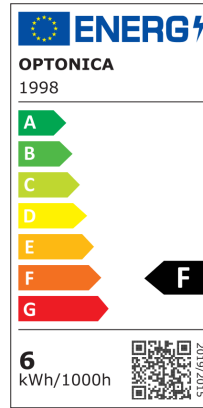

6W LED GU10 Spot 50° COB

Leistung

6W

Lichtfarbe

Neutralweiß

Stamps

Technische Spezifikation

Brand	Optonica	On/Off Cycles	25 000x
Product Code	SP6-A4	Instant On	0.1s
Power	6W	Material	Aluminium
Energy Consumption	6 kWh/1000h	Operating Frequency	50-60 Hz
Input voltage	AC220-240V	Temperature	-20°C / +40°C
Flux	480 lm	Ra ≥	80
FLUX per watt	80 lm/W	Life span	25 000 Hours
IP	20	Lumen maintenance at end of service life	70%
Dimmable	No	Size of product	φ50x55 mm
Correlated Color Temperature	4000K	Size of package	50x50x65mm
Light Color	Neutralweiß	Size of Box	270x270x280 mm
EAN Code	3800156619982	Items per pack	1
Energy Efficiency Label	F	Items per box	100
Beam angle	50°	Warranty	2 Years