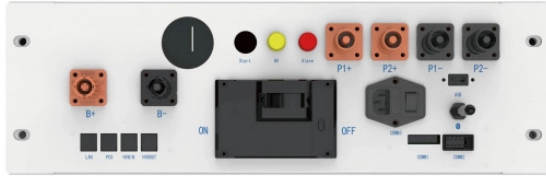

Deye Indoor C&I ESS Solution/Rack-Mounted Battery (HV)

Svijetla boja

Stamps

Tehnička specifikacija

Brand	Deye	Weight of Product	32 kg
Product Code	BOS-B-PDU-2-A	Size of product	788.6×526×167.2
IP	20	Operating Voltage Range	200-1000 Vdc
Light Color	None	Nominal Charge/Discharge Current	180A
Temperature	-20°C/ +60°C	Warranty	10 years