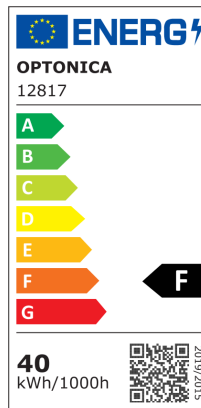

LED Deckenleuchte 40W+RGB10W Weiss 3CCT-Speicherfunktion + Fernbedienung

Leistung

40W

Lichtfarbe

RGB + CCT

Stamps

Technische Spezifikation

Brand	Optonica	Instant On	< 1s
Product Code	PD40-A7	Material	Plastic+Metal
Power	40W	Operating Frequency	50-60 Hz
Energy Consumption	40 kWh/1000h	Temperature	-20°C / +40°C
Input voltage	AC220-240V	Ra ≥	80
Flux	3000lm	Life span	25 000 Hours
FLUX per watt	75 lm/W	Body Color	White
IP	20	Lumen maintenance at end of service life	70%
Dimmable	Yes	Size of product	∅ 490x80mm
Correlated Color Temperature	3000K-6000K	Size of package	510x510x85 mm
Light Color	RGB + CCT	Size of Box	530x360x530
EAN Code	3801057128177	Items per pack	1
Energy Efficiency Label	F	Items per box	4
Beam angle	120°	Warranty	2 Years
On/Off Cycles	25 000x		