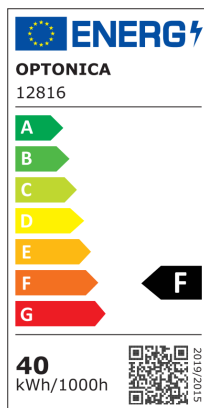

LED stropna svjetiljka 40W + RGB 10W, bijela, 3 CCT memorija + daljinski

Snaga

40W

Svijetla boja

RGB + CCT

Stamps

RoHS

-80

40
kWh/1000h

Tehnička specifikacija

Brand	Optonica	Material	Plastic+Metal
Product Code	PD40-A7	Operating Frequency	50-60 Hz
Power	40W	Temperature	-20°C / +40°C
Energy Consumption	40 kWh/1000h	Ra ≥	80
Input voltage	AC220-240V	Life span	25 000 Hours
Flux	3000lm	Body Color	White
FLUX per watt	75 lm/W	Lumen maintenance at end of service life	70%
IP	20	Size of product	∅ 490x80mm
Correlated Color Temperature	3000K-6000K	Size of package	510x510x85 mm
Light Color	RGB + CCT	Size of Box	530x360x530
EAN Code	3801057128160	Items per pack	1
Energy Efficiency Label	F	Items per box	4
Beam angle	120°	Remote Control	Yes
On/Off Cycles	25 000x	Others	CCT + RGB with memory function
Instant On	< 1s	Warranty	2 Years