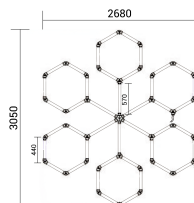

Hexagon LED set rasvjete - 6 oblika, 306W, s dodacima

Vlast

306 W

Stamps

RoHS

-80

Svijetla boja

White light

Tehnička specifikacija

Brand	Optonica	On/Off Cycles	25 000x
Product Code	HE1-A1	Instant On	0.1s
Power	306 W	Material	PC/ABS
Energy Consumption	306 kWh/1000h	Operating Frequency	50-60 Hz
Input voltage	AC165-265V	Temperature	-20°C / +40°C
Flux	36720 lm	Ra ≥	80
FLUX per watt	120lm/W	Life span	25 000 Hours
IP	20	Body Color	White
Dimmable	No	Lumen maintenance at end of service life	70%
Correlated Color Temperature	6000K	Size of product	2680x3050mm
Light Color	White light	Size of Box	595x350x180mm
EAN Code	3801057168241	Items per pack	1
Energy Efficiency Label	E	Items per box	1
Beam angle	180°	Warranty	2 Years