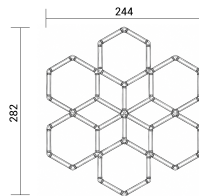

Juego de luces hexagonales 12 formas 294W con accesorios

Potencia

294 W

Color de luz

 Luz blanca

Stamps

RoHS

-80

Especificación técnica

Brand	Optonica	On/Off Cycles	25 000x
Product Code	HE1-A1	Instant On	0.1s
Power	294 W	Material	PC/ABS
Energy Consumption	294 kWh/1000h	Operating Frequency	50-60 Hz
Input voltage	AC165-265V	Temperature	-20°C / +40°C
Flux	35280 lm	Ra ≥	80
FLUX per watt	120lm/W	Life span	25 000 Hours
IP	20	Body Color	White
Dimmable	No	Lumen maintenance at end of service life	70%
Correlated Color Temperature	6000K	Size of product	810x940mm
Light Color	Luz blanca	Size of Box	470x350x175mm
EAN Code	3801057168234	Items per pack	1
Energy Efficiency Label	E	Items per box	1
Beam angle	180°	Warranty	2 Years