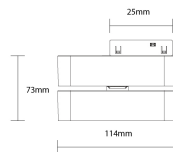

Proyector Lineal Ajustable Magnético LED 48V 6W 3000K - M05

Potencia

6W

Color de luz

Stamps

Especificación técnica

Brand	Optonica	On/Off Cycles	25 000x
Product Code	LN6-A7	Instant On	0.1s
Power	6W	Material	ALU+PC
Energy Consumption	6 kWh/1000h	Temperature	-20°C / +40°C
Input voltage	DC48V	Ra ≥	80
Flux	360 lm	Life span	25 000 Hours
FLUX per watt	60 lm/W	Body Color	Black
IP	20	Lumen maintenance at end of service life	70%
Dimmable	No	Size of product	114x25x73mm
Correlated Color Temperature	3000K	Size of package	80x35x120mm
Light Color	Blanco cálido	Size of Box	370x140x260mm
EAN Code	3801057153933	Items per pack	1
Energy Efficiency Label	G	Items per box	30
Beam angle	100°	Warranty	2 Years